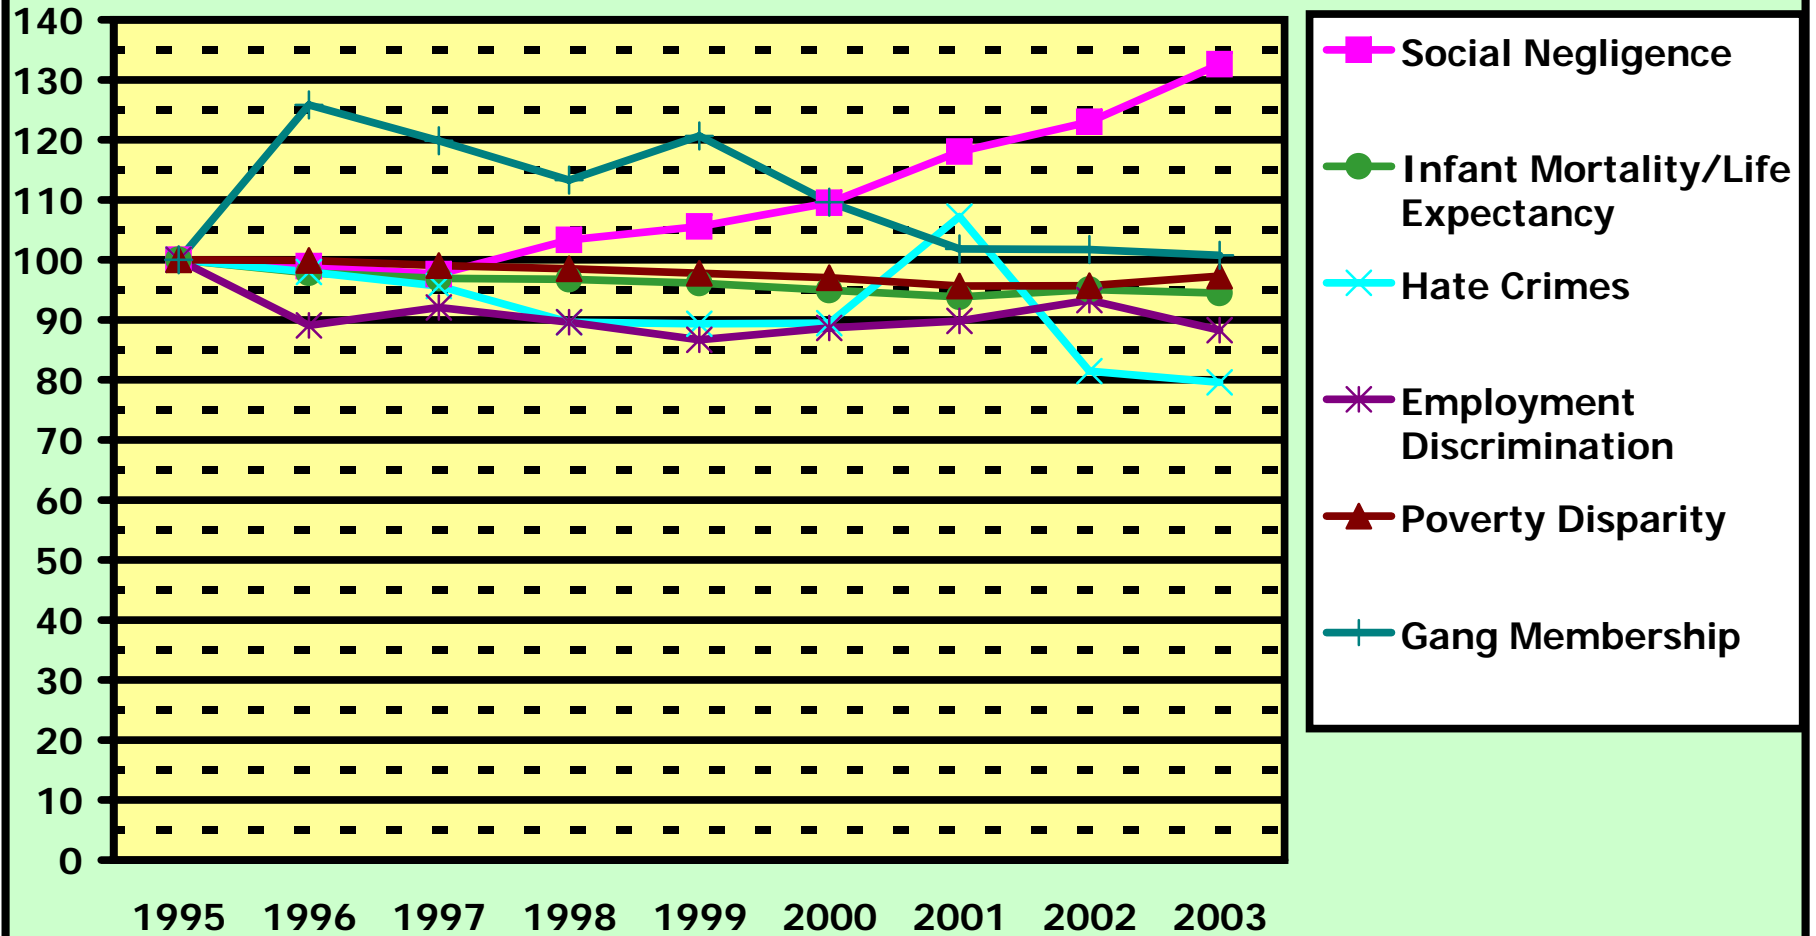

National Index of Violence and Harm 1995-2003

■ Personal Index ■ Societal Index

Source: Manchester College Peace Studies Institute

National Index of Violence and Harm

Inter/Intrapersonal Variables: 1995-2003

Source: Manchester College Peace Studies Institute, Copyright 2005

National Index of Violence and Harm

Institutional Variables: 1995-2003

Source: Manchester College Peace Studies Institute, Copyright 2005

National Index of Violence and Harm

Structural Variables: 1995-2003

Source: Manchester College Peace Studies Institute, Copyright 2005