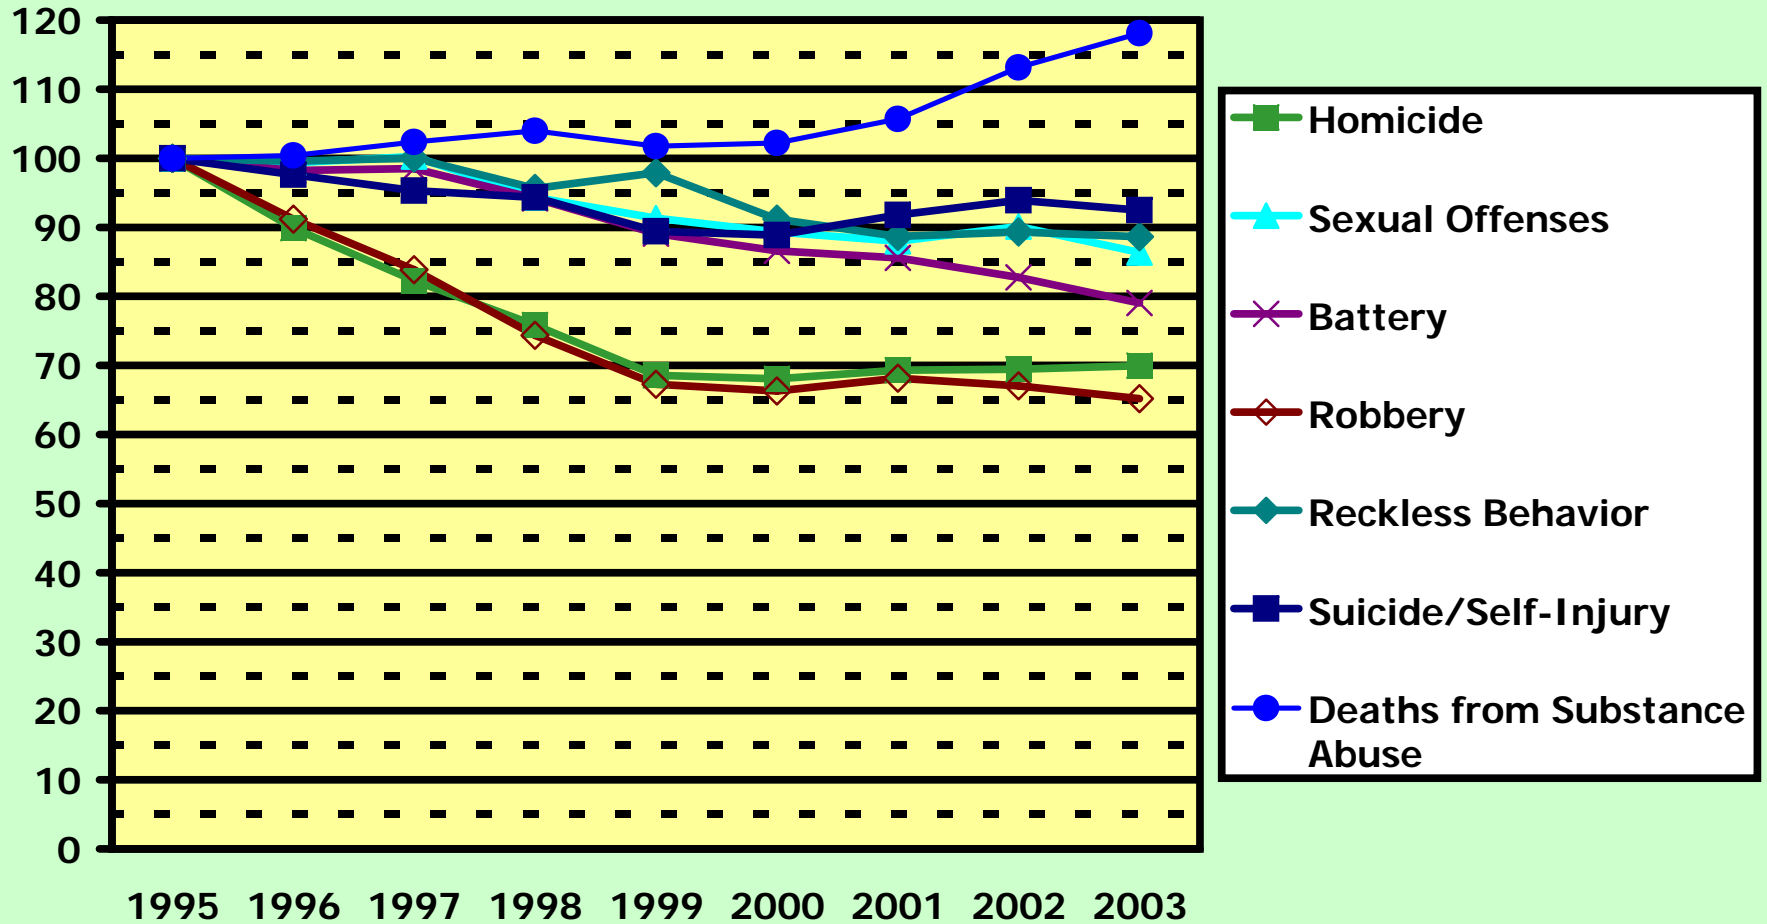

National Index of Violence and Harm 1995-2003

■ Personal Index ■ Societal Index

Source: Manchester College Peace Studies Institute

National Index of Violence and Harm

Inter/Intrapersonal Variables: 1995-2003

Source: Manchester College Peace Studies Institute, Copyright 2005

National Index of Violence and Harm

Institutional Variables: 1995-2003

Source: Manchester College Peace Studies Institute, Copyright 2005

National Index of Violence and Harm

Structural Variables: 1995-2003

Source: Manchester College Peace Studies Institute, Copyright 2005