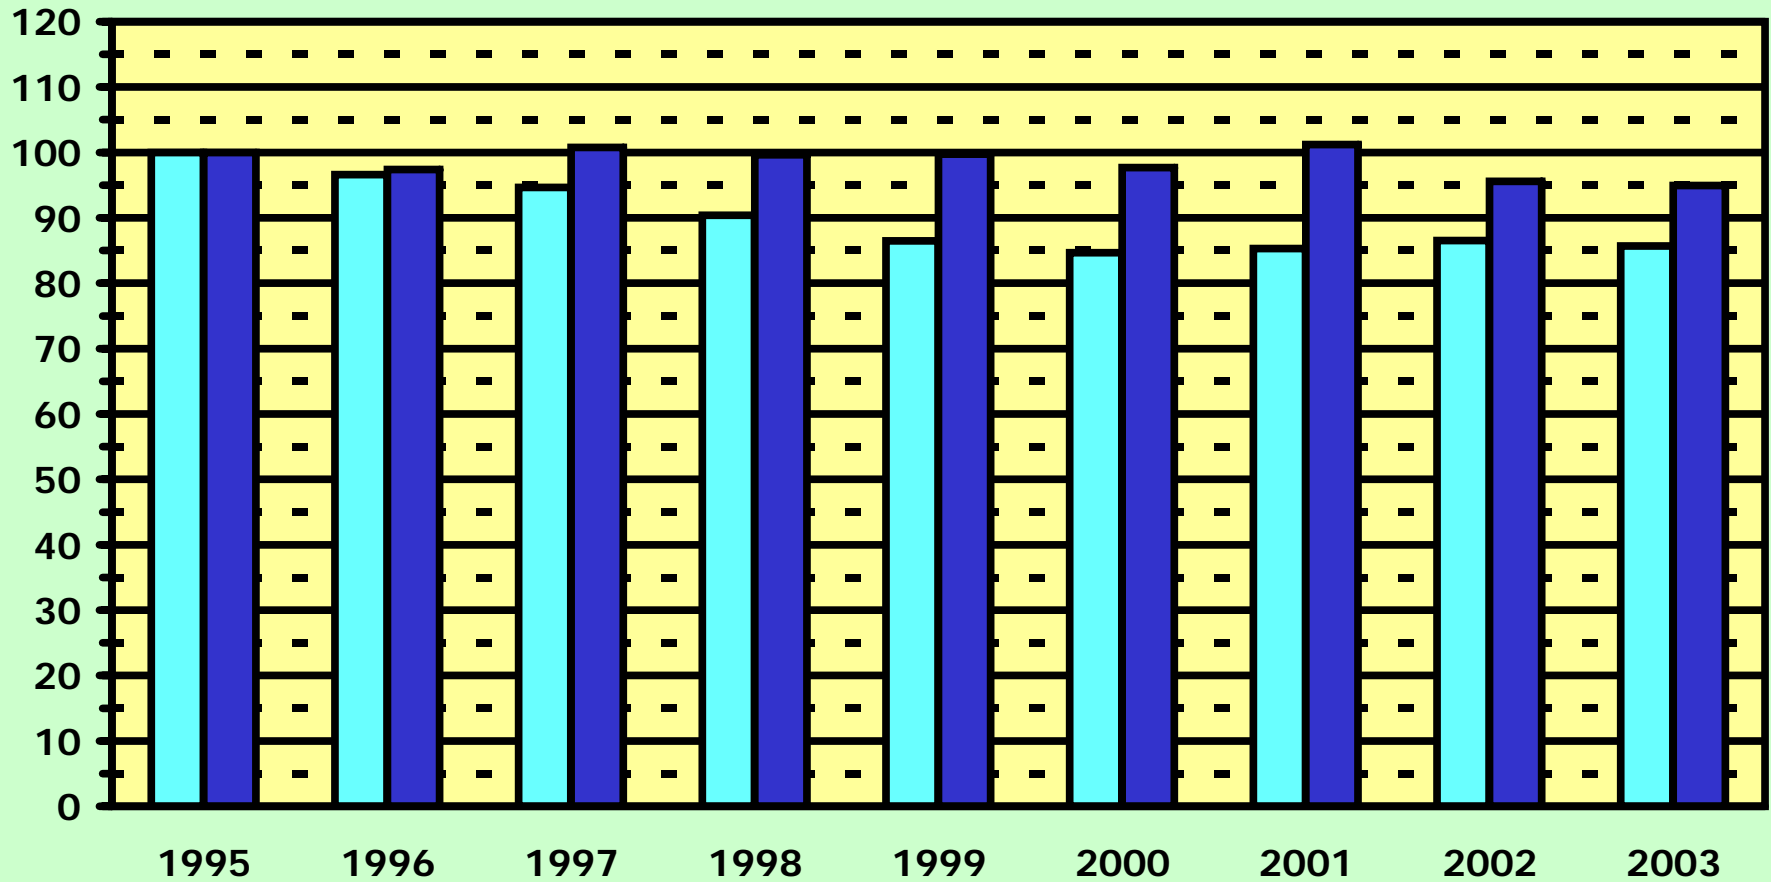

National Index of Violence and Harm 1995-2003

■ Personal Index ■ Societal Index

Source: Manchester College Peace Studies Institute

National Index of Violence and Harm

Inter/Intrapersonal Variables: 1995-2003

Source: Manchester College Peace Studies Institute, Copyright 2005

National Index of Violence and Harm

Institutional Variables: 1995-2003

Source: Manchester College Peace Studies Institute, Copyright 2005

National Index of Violence and Harm

Structural Variables: 1995-2003

Source: Manchester College Peace Studies Institute, Copyright 2005