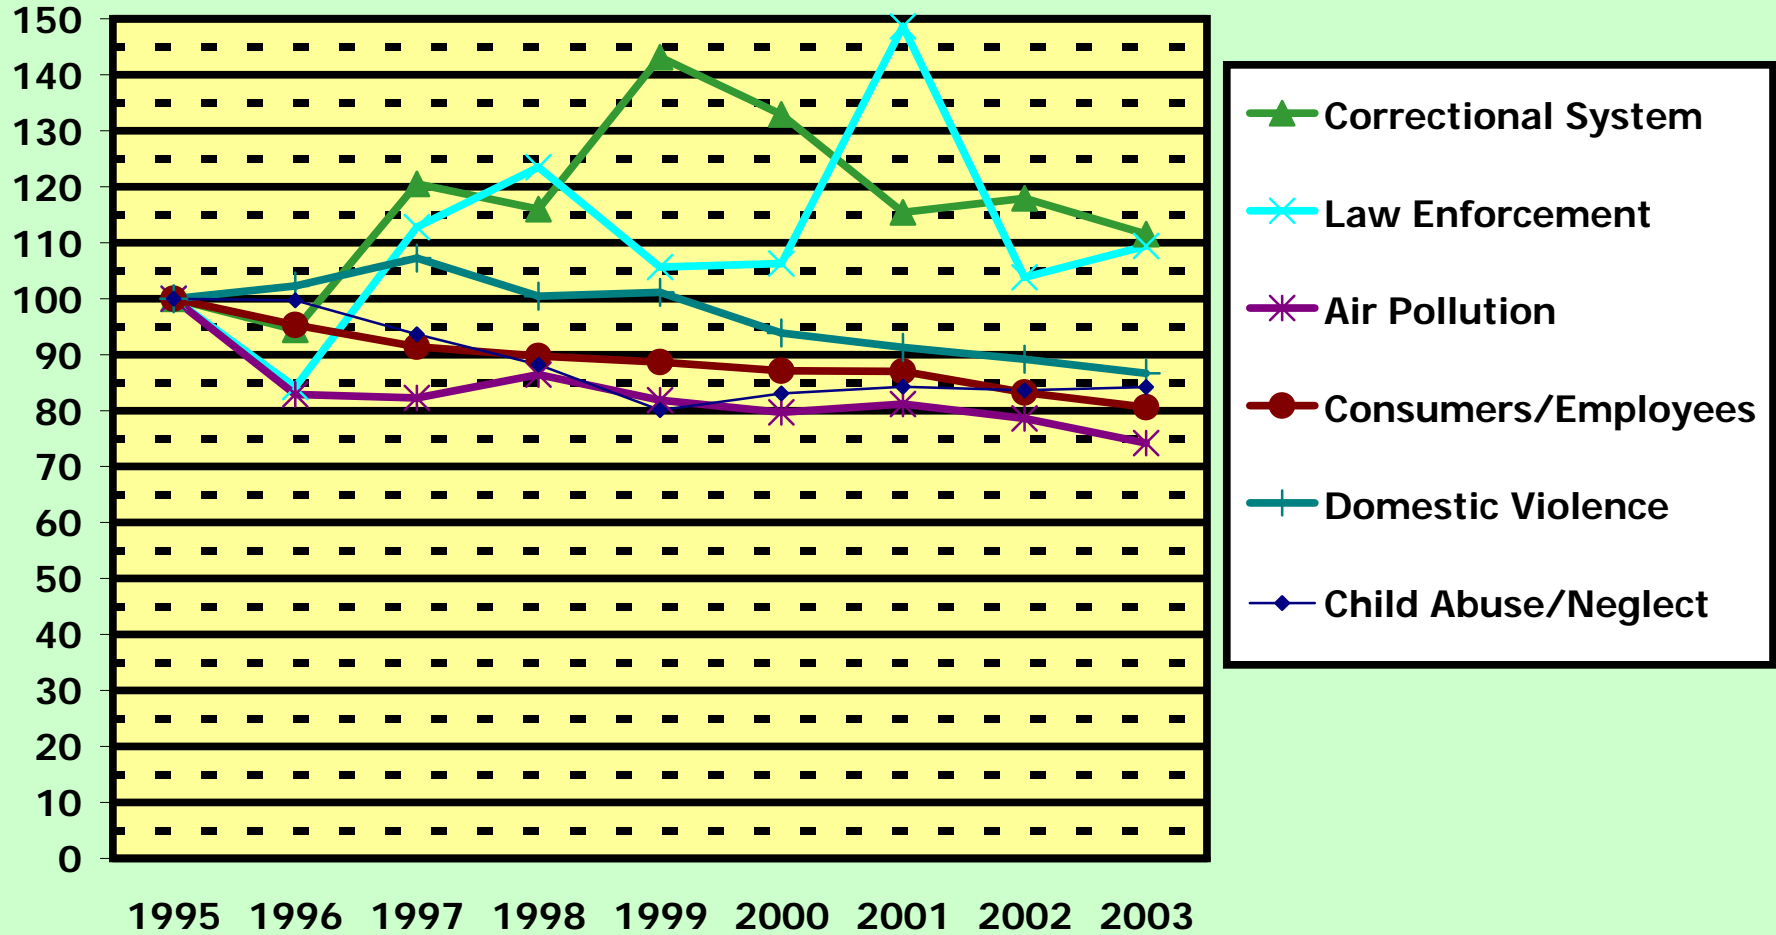

National Index of Violence and Harm 1995-2003

■ Personal Index ■ Societal Index

Source: Manchester College Peace Studies Institute

National Index of Violence and Harm

Inter/Intrapersonal Variables: 1995-2003

Source: Manchester College Peace Studies Institute, Copyright 2005

National Index of Violence and Harm

Institutional Variables: 1995-2003

Source: Manchester College Peace Studies Institute, Copyright 2005

National Index of Violence and Harm

Structural Variables: 1995-2003

Source: Manchester College Peace Studies Institute, Copyright 2005