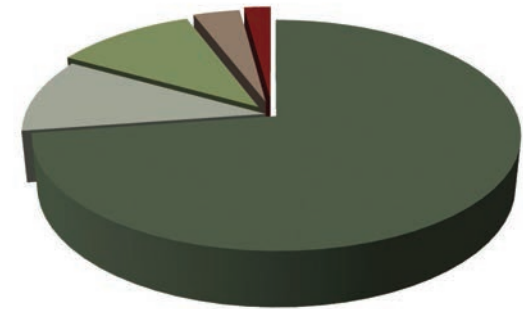

WHERE DID THE MONEY GO?

■ Student Learning 72.7%	■ MU Outreach 3.7%
■ Administration 10.5%	■ Other 2.1%
■ Facilities & Utilities 11.0%	

President's Cabinet

Jo Young Switzer, president

David F. McFadden, executive vice president and dean of the College of Pharmacy

Jack A. Gochenaur, vice president for financial affairs and treasurer

Timothy A. McElwee, vice president for university advancement

Scott D. Ochander, vice president for enrollment and marketing

Glenn R. Sharfman, vice president and dean for academic affairs

Beth E. Sweitzer-Riley, vice president for