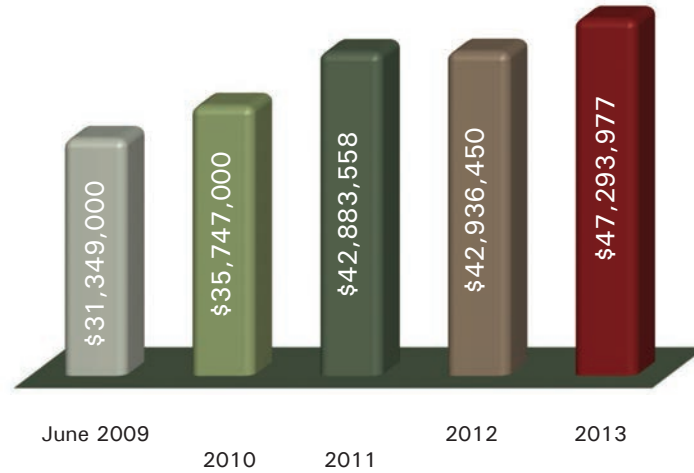

ENDOWMENT

faculty helped attract more than 450 applications from across the nation for our second class. With 73 students, our second Pharmacy class is even more diverse than the first.

In addition to the four-year professional pharmacy doctorate program, we offer master's degrees in education and athletic training that complement our 55 areas of undergraduate study on the North Manchester campus. Greater complexity creates more opportunities to advance our Mission.

Undergraduate enrollment remained stable, a significant achievement at a time other area colleges and universities are struggling. At Manchester, student tuition is our primary revenue source.

To keep our enrollment at a healthy level requires significant investment in financial aid. Nearly 300 endowed scholarships are included in the average $18,600 in institutional and other gift aid toward the average student bill of $36,246 to attend Manchester. Transfer students are increasing in numbers as more understand the lifelong value of Manchester's rigorous liberal arts education.

As we enter the home stretch in the *Students First!* campaign, we urge alumni, foundations and friends to lift us to the goal. Thanks to tremendous donor support in the campaign's early stages, and because of a strong fiscal