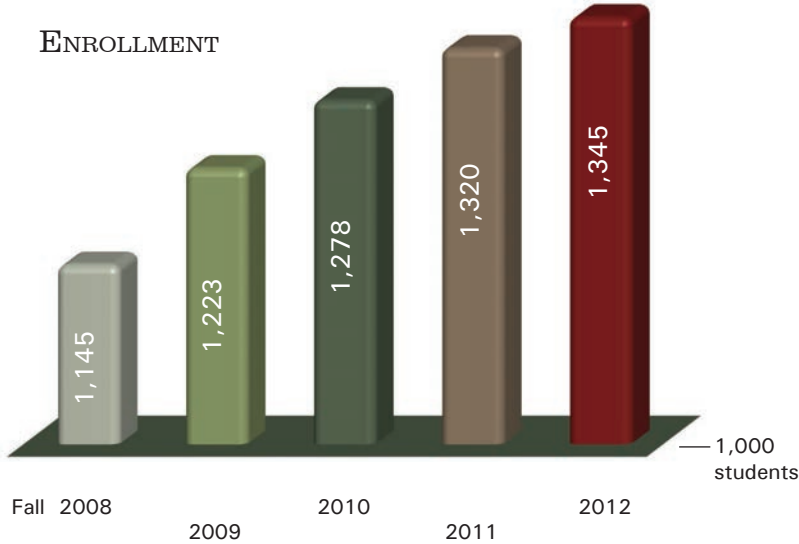

Every step of the way, in academics, in administration, in fundraising, in supporting our students for success, five Strategic Priorities guide us. Our administrators and our Board of Trustees assess our successes and challenges by these priorities:

1. Inspire effective learning to enable students to exceed expectations.
2. Be “mission centered and market smart” to maximize our impact in the world.
3. Build and sustain systems and processes to enhance student success.

ENROLLMENT