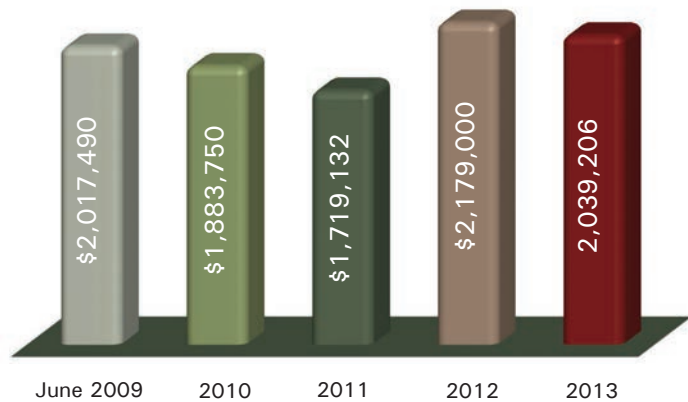

year, we are striving to reach our goal a year earlier than originally planned.

And that is my pledge to you as I complete my 10-year presidency on June 30, 2014: We will raise – in cash, pledges and bequests – $100 million to put *Students First!*

During the 2013 fiscal year, the Board of Trustees engaged in “succession planning,” anticipating my retirement. A board committee thoroughly vetted my successor, **Dave McFadden '82**, executive vice president and dean of the College of Pharmacy.

THE MANCHESTER FUND