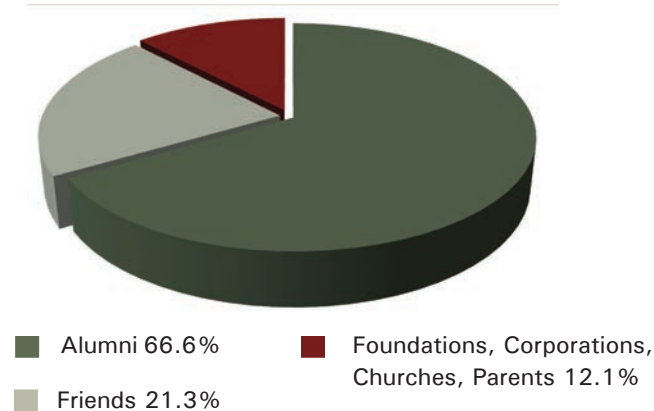

STUDENTS FIRST! GIVING BY SOURCE