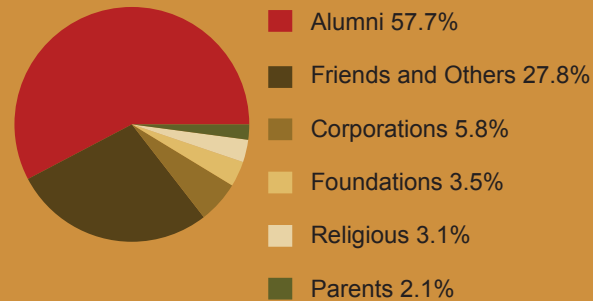

TOTAL GIVING

June 2003	$5,253,000
June 2004	$5,977,000
June 2005	$3,426,000
June 2006	$6,035,334
June 2007	$6,982,979

GIVING BY SOURCE

July 1, 2006 through June 30, 2007

THE MANCHESTER FUND

June 2003	$1,731,000
June 2004	$1,619,000
June 2005	$1,572,000
June 2006	$1,490,040
June 2007	$1,515,230

ALUMNI GIVING

June 2003	3,974 (34.5%)
June 2004	4,199 (34.9%)
June 2005	4,188 (32.6%)
June 2006	3,899 (29.8%)
June 2007	3,652 (24.6%)

Vision Statement

Manchester College will be best known as the college that guides and supports its students to accomplish levels of academic and personal achievement that surpass even their own expectations.

The campus will be infused with a commitment to student learning in the liberal arts, along with professional preparation for work, life, and service in a global society.

Manchester will be a student-centered college that inspires high standards, innovation, and energetic engagement.

We will continually seek new partnerships, weave new technologies into teaching and learning, design curricula, strengthen students' understanding of community, generate sufficient revenue to support operations, increase the endowment, and launch new ventures.

As this energizing vision is realized, everyone who studies and works here will say "what I do makes a difference."

Strategic Priorities

1. Tell a compelling institutional story to draw resources to the College.
2. Be "mission centered and market smart" to maximize the College's impact in the world.
3. Recruit and graduate a student body large enough to utilize optimally the College's resources.
4. Generate a financial margin sufficient to support the College's mission and vision.