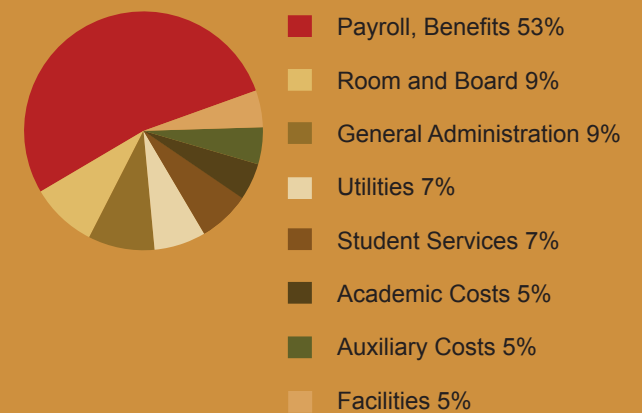

In Review

WHERE DOES THE MONEY COME FROM?

July 1, 2006 through June 30, 2007

WHERE DOES THE MONEY GO?

July 1, 2006 through June 30, 2007

ENDOWMENT

June 2003	\$25,158,000
June 2004	\$30,808,000
June 2005	\$34,052,000
June 2006	\$36,801,000
June 2007	\$42,300,000