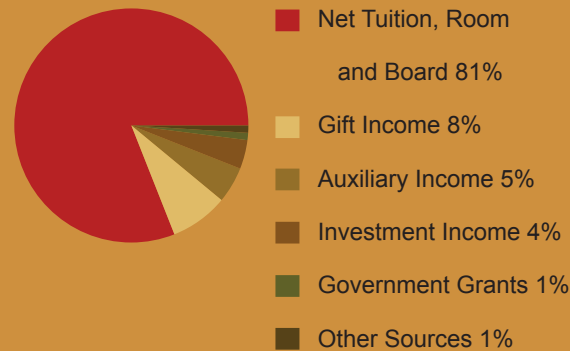

In Review

WHERE DOES THE MONEY COME FROM?

July 1, 2006 through June 30, 2007

WHERE DOES THE MONEY GO?

July 1, 2006 through June 30, 2007

ENDOWMENT

June 2003	\$25,158,000
June 2004	\$30,808,000
June 2005	\$34,052,000
June 2006	\$36,801,000
June 2007	\$42,300,000