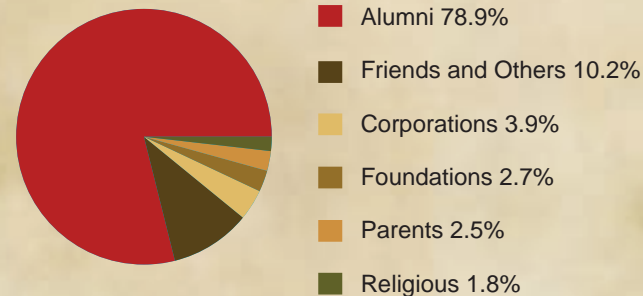

The campus will be infused with a commitment to student learning in the liberal arts, along with professional preparation for work, life, and service in a global society.

Manchester will be a student-centered college that inspires high standards, innovation, and energetic engagement.

We will continually seek new partnerships, weave new technologies into teaching and learning, design curricula, strengthen students' understanding of community, generate sufficient revenue to support operations, increase the endowment, and launch new ventures.

As this energizing vision is realized, everyone who studies and works here will say "what I do makes a difference."

Strategic Priorities

1. Tell a compelling institutional story to draw resources to the College.
2. Be "mission centered and market smart" to maximize the College's impact in the world.
3. Recruit and graduate a student body large enough to utilize optimally the College's resources.
4. Generate a financial margin sufficient to support the College's mission and vision.

TOTAL GIVING

June 2008	$5,369,163
June 2007*	$6,982,979
June 2006	$6,035,334
June 2005	$3,426,000
June 2004	$5,977,000

*Final year of Lilly Endowment Inc. challenge grant

GIVING BY SOURCE

July 1, 2007 through June 30, 2008

THE MANCHESTER FUND

June 2008	$1,586,013
June 2007	$1,515,230
June 2006	$1,490,040
June 2005	$1,572,000
June 2004	$1,619,000

ALUMNI WHO GIVE TO THE COLLEGE

June 2008	3,329 (26%)
June 2007	3,652 (24.6%)
June 2006	3,899 (29.8%)
June 2005	4,188 (32.6%)
June 2004	4,199 (34.9%)