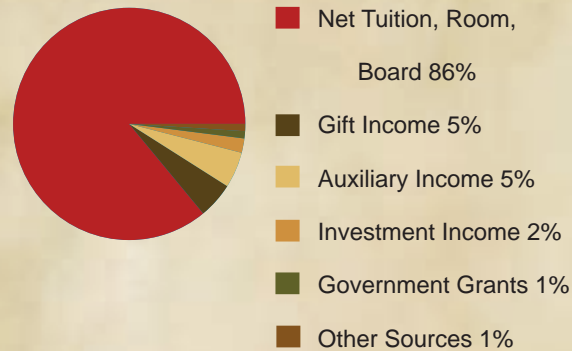

Values Statement

As a primarily undergraduate, residential, liberal arts community rooted in the tradition of the Church of the Brethren, Manchester College values:

- Learning, because high academic expectations in an environment combining liberal arts and professional preparation equip graduates to live healthy, productive, and principled lives;
- Faith, because our diverse faiths call us to make the world a kinder and better place, establish justice, build peace amid strife, and model lives of agape (selfless love), tikkun olam (repairing a broken world), and salam (peace);
- Service, because committing self in service to others connects faith with action and abilities with convictions;
- Integrity, because honesty and trust are the foundations of teaching and learning; enriching, enduring relationships, and strong communities;
- Diversity, because understanding differences develops respect for ethnic, cultural, and religious pluralism; an international consciousness; and an appreciation for the infinite worth of every person; and
- Community, because a positive community sharpens self-identity, promotes acceptance of the demands of responsible citizenship, and transforms conflict into mutual respect.

In Review

WHERE DOES THE MONEY COME FROM?

July 1, 2007 through June 30, 2008