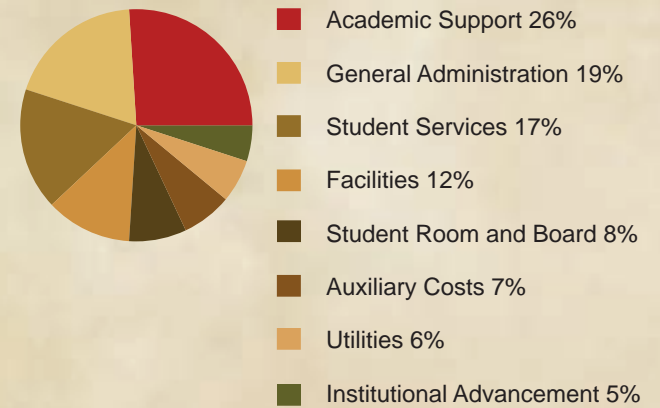

WHERE DOES THE MONEY GO?

July 1, 2007 through June 30, 2008

ENDOWMENT

June 2008	$37,846,000
June 2007	$42,982,000
June 2006	$36,801,000
June 2005	$34,052,000
June 2004	$30,808,000

ENROLLMENT

Fall 2007	1,036
Fall 2006	1,056
Fall 2005	1,104
Fall 2004	1,075
Fall 2003	1,170